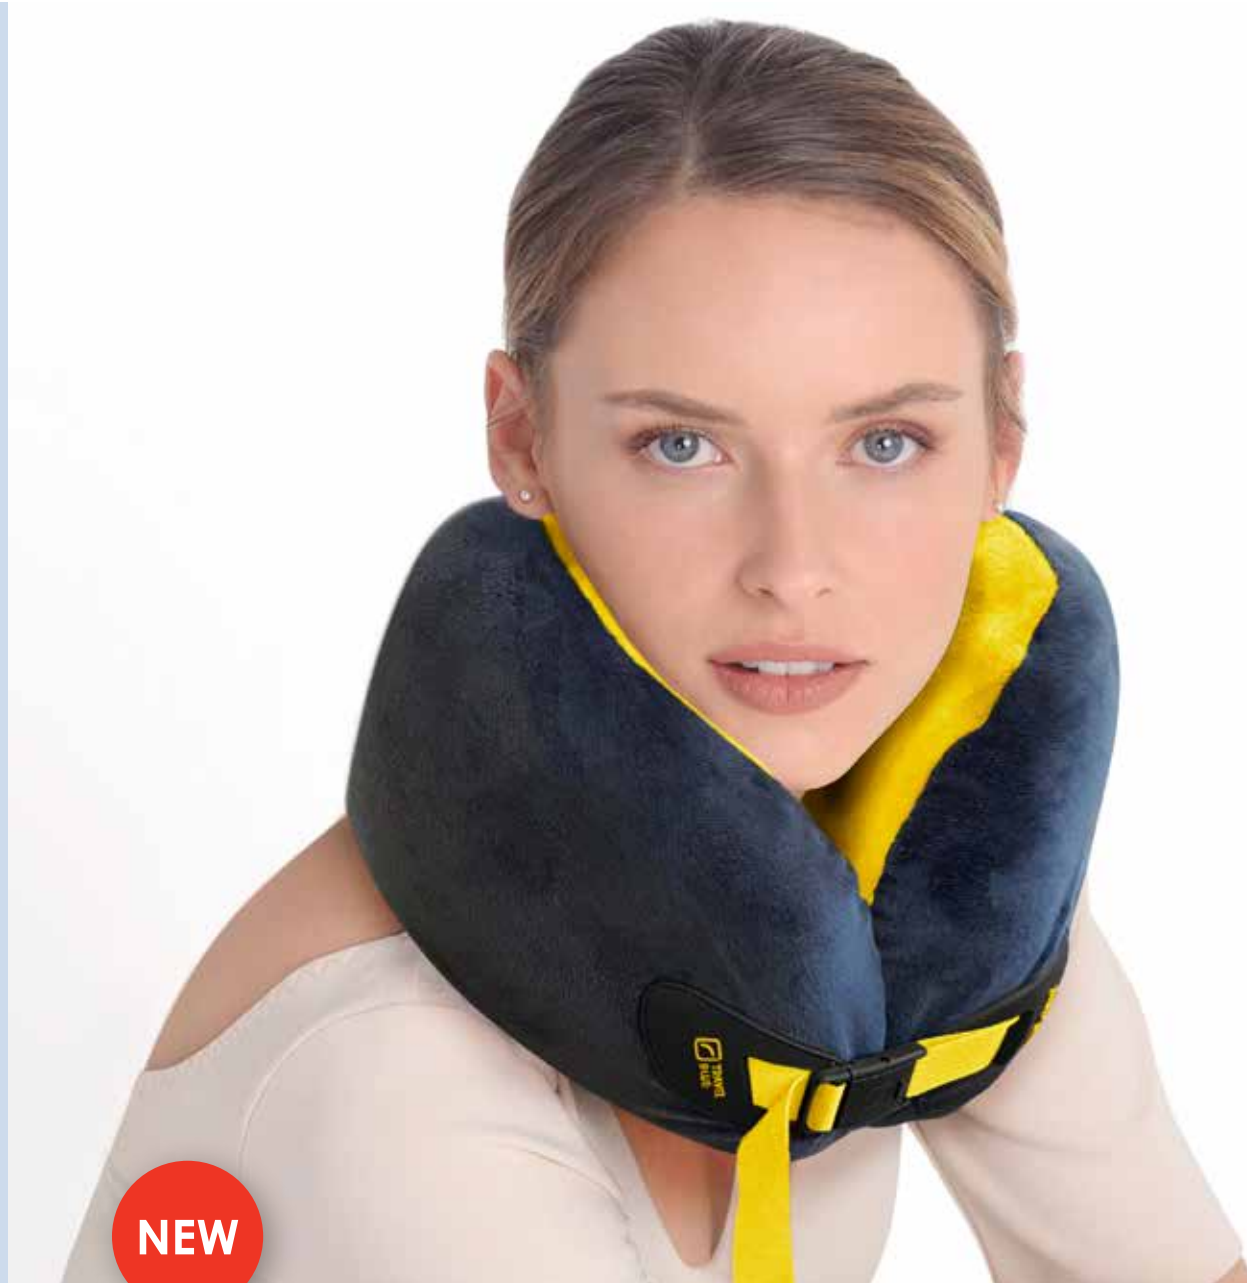

NEW

CAT. NO. 209 - Yellow
INFINITY PILLOW

Enjoy uninterrupted sleep with 360-degree support. At last, a travel pillow ideal for light sleepers. The unique shape of this ergonomically designed memory foam pillow offers enhanced support and comfort, that perfectly supports the head and neck to allow total relaxation. Made with luxurious non-allergic material.

- (DE) INFINITY KISSEN
- (FR) INFINITY PILLOW
- (ES) ALMOHADA INFINITA
- (PT) TRAVESSEIRO INFINITO
- (RU) ПОДУШКА "ИНФИНТИ"
- (ZH) 无限颈枕

yellow \ blue

CAT. NO. 209 - Blue
INFINITY PILLOW

Enjoy uninterrupted sleep with 360-degree support. At last, a travel pillow ideal for light sleepers. The unique shape of this ergonomically designed memory foam pillow offers enhanced support and comfort, that perfectly supports the head and neck to allow total relaxation. Made with luxurious non-allergic material.

- (DE) INFINITY KISSEN
- (FR) INFINITY PILLOW
- (ES) ALMOHADA INFINITA
- (PT) TRAVESSEIRO INFINITO
- (RU) ПОДУШКА "ИНФИНТИ"
- (ZH) 无限颈枕

blue \ grey