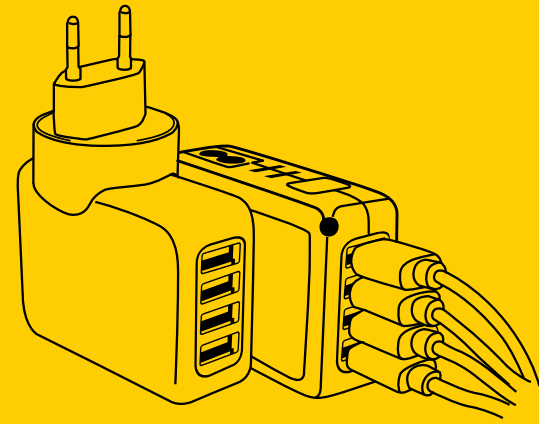

Suitable for use in countries with the following plugs:

CAT. NO. 195
4 PORT USB TRAVEL CHARGER

Suitable for use in most countries around the world.
4 x Click & Connect interchangeable travel plugs.
4 x USB outputs suitable for powering and charging the latest USB devices and smartphones.
Ultra compact design.
Fully tested for maximum safety (AS/NZS 60950.1:2011 Inc A1).
Input: 100 – 240V AC 50-60Hz 300mA
Output: 5V dc
MAX total output = 2.1A
Single port MAX output = 1A
Indoor use only
Read instructions before use
Approval No. SAA-142684-EA

4个USB端口旅行充电器

CAT. NO. 192
2 X AUS/NZ TO UK ADAPTORS (earthed)

Suitable for Australian, New Zealand and China plugs to be used abroad.
For use in: **the UK, Ireland, Hong Kong, Cyprus, India, Malaysia, Singapore, Pakistan, Sri Lanka and certain African countries.**
AC Power Rating: Total loading 10A max. (1100W at 110V/2200W at 220V).
Tested to: AS/NZS 3122; AS/NZS 3112.

2个澳大利亚/新西兰到英国转换插座 (接地)

Plug Type G (UK earthed) for use in:

Bahrain, Bangladesh, Belize, Bhutan, Botswana, Brunei Darussalam, Cambodia, Cyprus, Dominica, Falkland Islands, Gambia, Ghana, Gibraltar, Grenada, Guyana, Hong Kong, Iraq, Ireland, Isle of Man, Jordan, Kenya, Kuwait, Lebanon, Macau, Malawi, Malaysia, Maldives, Malta, Mauritius, Myanmar, Nigeria, Oman, Pakistan, Qatar, Saint Kitts and Nevis, Saint Lucia, Saint Vincent and the Grenadines, Saudi Arabia, Seychelles, Sierra Leone, Singapore, Solomon Islands, Sri Lanka, Tanzania, Uganda, United Arab Emirates, United Kingdom, Vanuatu, Vietnam, Yemen, Zambia, Zimbabwe.

CAT. NO. 193
AUS/NZ TO INDIA ADAPTOR (earthed)

Suitable for **Australian, New Zealand and China** plugs to be used abroad.
AC Power Rating: Total loading 10A max. (1100W at 110V/2200W at 220V).
SAA certification SAA182119EA.