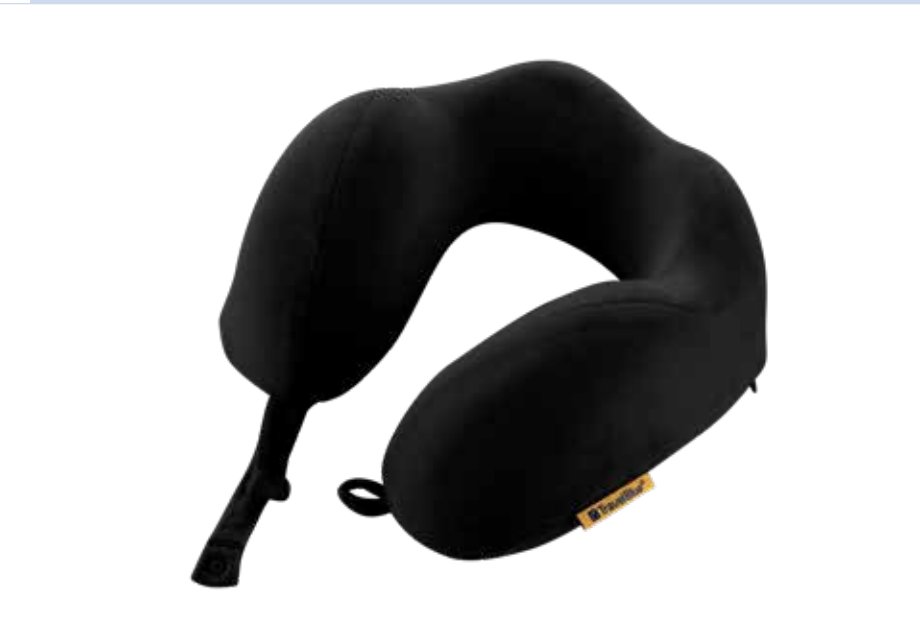

neck pillows

CAT. NO. 212 TRANQUILLITY PILLOW - WIDER FIT

Our new ergonomic Tranquillity Pillow is now also available in a wider fit. Take your travel experience to the next level and let the pillow rest comfortably on your neck and shoulders. Don't let space be an issue - safely store it away in the built-in pouch and off you go!

- (DE) DAS RUHEKISSEN - GROSS
- (FR) OREILLER DE TRANQUILLITÉ - GRAND
- (ES) LA ALMOHADA DE LA TRANQUILIDAD - GRAND
- (PT) ALMOFADA PARA PESCOÇO COM MICRO-PÉROLAS
- (RU) ПОДУШКА ДЛЯ ШЕИ С МИКРО-ШАРИКАМИ
- (ZH) 宁静颈枕 - 大

grey

neck pillow

CAT. NO. 212 - Pink TRANQUILLITY PILLOW

Our new ergonomic Tranquillity Pillow is now also available in a wider fit. Take your travel experience to the next level and let the pillow rest comfortably on your neck and shoulders. Don't let space be an issue - safely store it away in the built-in pouch and off you go!

- (DE) DAS RUHEKISSEN
- (FR) OREILLER DE TRANQUILLITÉ
- (ES) LA ALMOHADA DE LA TRANQUILIDAD
- (PT) ALMOFADA PARA PESCOÇO COM MICRO
- (RU) ПОДУШКА ДЛЯ ШЕИ С МИКРО
- (ZH) 宁静颈枕

pink

CAT. NO. 212 - Black TRANQUILLITY PILLOW

Our new ergonomic Tranquillity Pillow is now also available in a wider fit. Take your travel experience to the next level and let the pillow rest comfortably on your neck and shoulders. Don't let space be an issue - safely store it away in the built-in pouch and off you go!

- (DE) DAS RUHEKISSEN
- (FR) OREILLER DE TRANQUILLITÉ
- (ES) LA ALMOHADA DE LA TRANQUILIDAD
- (PT) ALMOFADA PARA PESCOÇO COM MICRO
- (RU) ПОДУШКА ДЛЯ ШЕИ С МИКРО
- (ZH) 宁静颈枕

black

CAT. NO. 212 - Navy TRANQUILLITY PILLOW