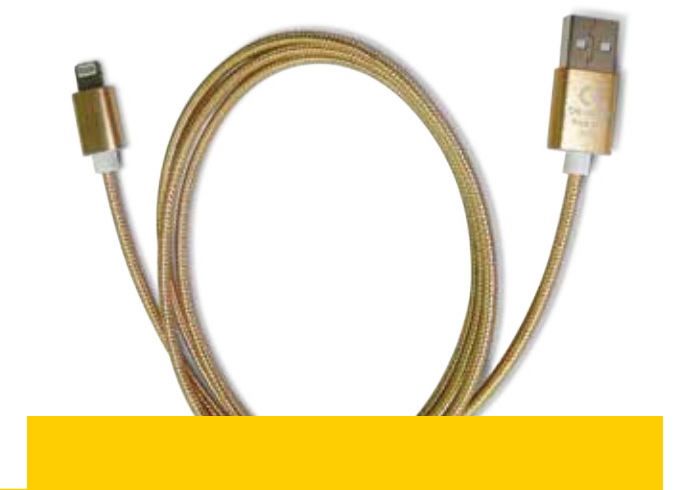

CAT. NO. 983 USB DATA SYNC & CHARGE CABLE

- Connections: Standard USB to Lightning.
- Charge your device via your Laptop, PC or USB charger.
- Length: 100cm.
- Braided nylon cable for maximum strength and resilience.
- Metallic casing to protect circuit board.

☐ silver ☐ gold

CAT. NO. 984 SAMSUNG MICRO USB 2.0 DATA SYNC & CHARGE CABLE

- Connections: Standard USB to Micro USB.
- Transfer & Sync Files between your device and your Laptop or PC.
- Charge your device via your Laptop, PC or USB Charger.
- Length: 100cm.
- Compatible with Samsung, Amazon Kindle, HTC, LG and many others.
- Quickly charge or sync your Samsung devices.

☐ silver