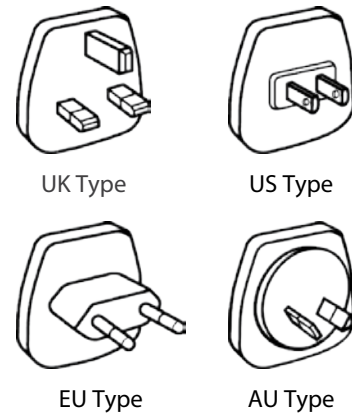

Suitable for use in countries with the following plugs: