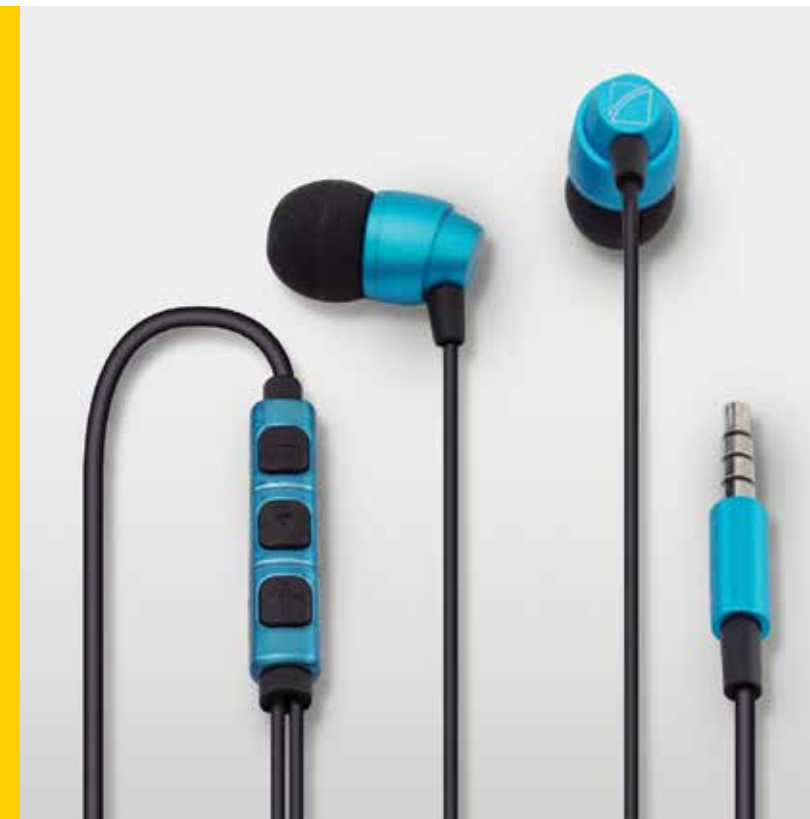

Made for
iPhone | iPad | iPod

CAT. NO. 558
PREMIUM EARPHONES
APPROVED FOR LIGHTNING

Model: A10.
Voice unit: 10mm copper ring composite diaphragm moving-coil unit.
Sensitivity: 98db (-/+ 3db).
Cable Length: 120cm.
Frequency response range: 20-20 KHZ.
Output power: 35mW(max).

- (DE) PREMIUM-OHRHÖRER FÜR LIGHTNING ZUGELASSEN
- (FR) ÉCOUTEURS PREMIUM APPROUVÉS POUR LIGHTNING
- (ES) AURICULARES PREMIUM APROBADOS PARA LIGHTNING
- (PT) FONES DE OUVIDO PREMIUM APROVADOS PARA LIGHTNING
- (IT) AURICOLARI PREMIUM APPROVATI PER LIGHTNING
- (RU) НАУШНИКИ ПРЕМИУМ-КЛАССА ОДОБРЕНЫ ДЛЯ LIGHTNING
- (ZH) 高端耳机 (采用闪电接头)

☐ white

CAT. NO. 556
USB-C PREMIUM
EARPHONES

Plug: digital type-C.
Speaker diameter: 10mm.
Speaker Impedance: 16ohm±15%.
Speaker Sensitivity: 108dB±3dB.
Frequency Response: 20-20,000Hz.
Maximum Power Input: 10mW.
Cord Length: 1.2 m.

- (DE) USB-C PREMIUM KOPFHÖRER
- (FR) ÉCOUTEURS USB-C PREMIUM
- (ES) AURICULAR PREMIUM USB-C
- (PT) FONE DE OUVIDO PREMIUM USB-C
- (IT) AURICOLARI USB-C PREMIUM
- (RU) USB-C ПРЕМИУМ НАУШНИКИ
- (ZH) 耳机 (带麦克风+可控音量)

☒ black

CAT. NO. 555
MICROPHONE + VOLUME
CONTROL EARPHONES

Powerful audio with crystal clear sound. Control the volume of your audio without reaching for your device. Allows you to make calls, answer and end calls. In line control with built-in microphone.

Specifications:
Speaker diameter: 10mm; Speaker impedance: 32 ohm+/-15%; Speaker sensitivity: 108dB+/-3dB; Frequency response: 20-20000Hz; Maximum power input: 10mW; Cord length: 1.2m+/-10%; Plug: 3.5mm dia.

Microphone:
Impedance: 2.2k;
Sensitivity: -40dB;
Frequency response:100-10K.